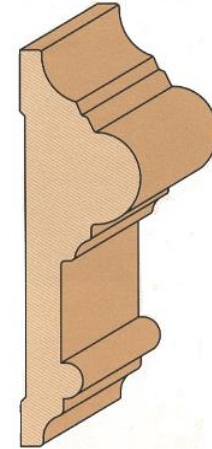

STOCK CLEAR PINE CROWN

(RANDOM LENGTHS 6' THRU 16')

PROJECTION & DROP

2-3/4" P=1-1/2" D=2-1/4"
 3-5/8" P=2-1/8" D=2-7/8"
 4-1/4" P=2-1/2" D=3-1/2"
 5-1/4" P=3-1/4" D=4-1/8"
 1-3/4" P=1-1/16" D=1-7/16"

STOCK PRIMED CROWN

SOLD IN STOCK LENGTHS ONLY

PROJECTION & DROP

3-5/8" P=2-1/8" D=2-7/8"
 4-5/8" P=2-7/8" D=3-5/8"
 5-1/4" P=3-1/4" D=4-1/8"

Koetter prime poplar crown

Koetter MDF / Prime fiber board

Panel moulding

Clear pine mouldings

Chair Rail Clear pine / Primed

Chair Rail Doular

32104-CH
1" X 3-1/4"

" C " Mould

Mouldings

DOOR STOP

CLEAR PINE

Prime colonial