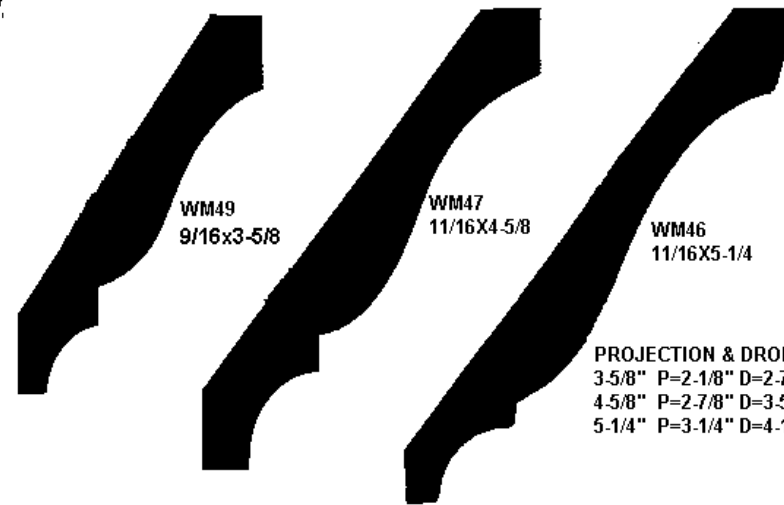

STOCK CLEAR PINE CROWN

(RANDOM LENGTHS 6' THRU 16')

PROJECTION & DROP

2-3/4" P=1-1/2" D=2-1/4"
 3-5/8" P=2-1/8" D=2-7/8"
 4-1/4" P=2-1/2" D=3-1/2"
 5-1/4" P=3-1/4" D=4-1/8"
 1-3/4" P=1-1/16" D=1-7/16"

STOCK PRIMED CROWN

SOLD IN STOCK LENGTHS ONLY

PROJECTION & DROP

3-5/8" P=2-1/8" D=2-7/8"
 4-5/8" P=2-7/8" D=3-5/8"
 5-1/4" P=3-1/4" D=4-1/8"

Koetter prime poplar crown

Koetter MDF / Prime fiber board

Panel moulding

Clear pine mouldings