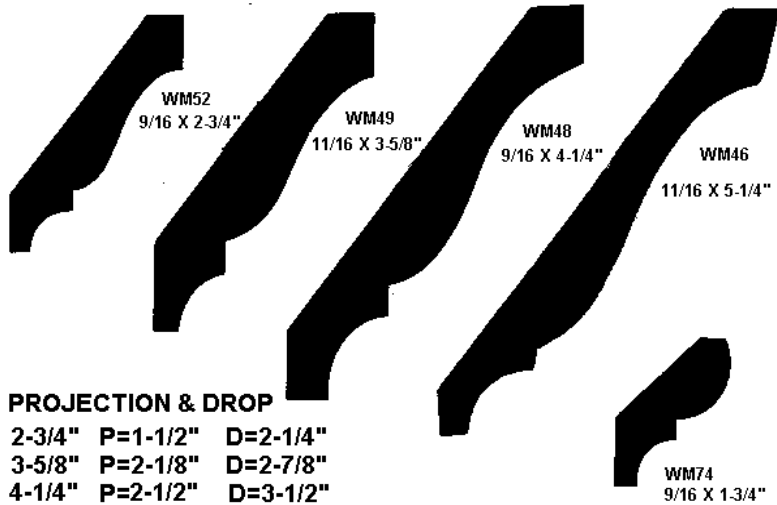

18M88-CA 18mm x 2 3/4"

25MM112-CA 18mm x 3-1/2"

WM366
11/16" X 2-1/4"

18M112-CA 18mm x 3-1/2"

18M112-E-CA x 3 1/2"

18M112-CCA 18mm x 2 3/4"

18M136-E-CA 18mm x 4 1/4"

Crowns profiles

STOCK CLEAR PINE CROWN

(RANDOM LENGTHS 6' THRU 16')

PROJECTION & DROP

2-3/4" P=1-1/2" D=2-1/4"
 3-5/8" P=2-1/8" D=2-7/8"
 4-1/4" P=2-1/2" D=3-1/2"
 5-1/4" P=3-1/4" D=4-1/8"
 1-3/4" P=1-1/16" D=1-7/16"

STOCK PRIMED CROWN