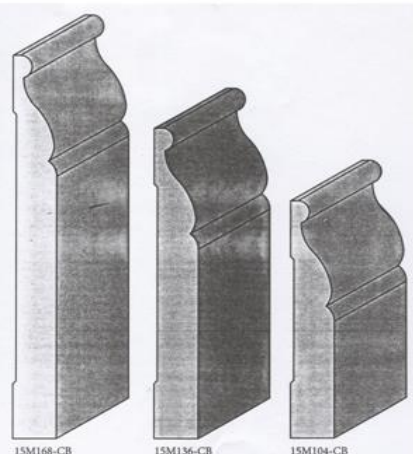

Primed
8' & 16' lenth

WM618
9/16" X 5 1/4"

'16 x 5 1/4"
22168-CB

11/16" x 4 1/4"
22136-CB

9/16" x 5 1/4"
18168-B

rupial base
2148-CB
21/32" x 1-1/2"

Koetter MDF / Prime fiberboard

7 1/4"
15M232CB