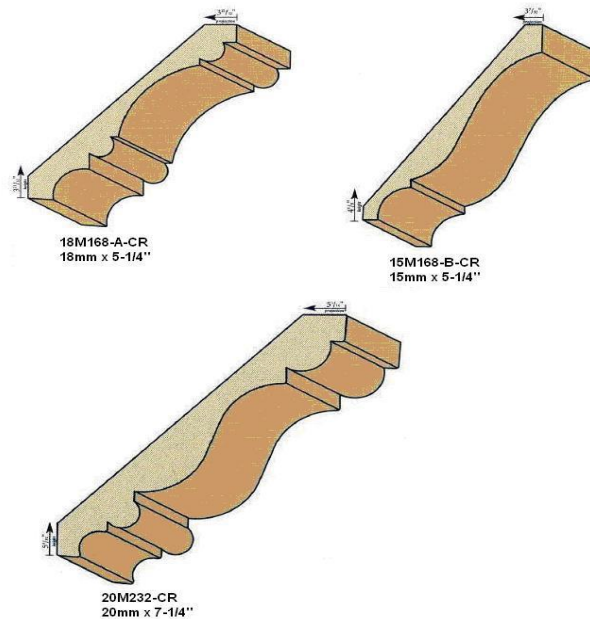

STOCK CLEAR PINE CROWN

(RANDOM LENGTHS 6' THRU 16')

PROJECTION & DROP

2-3/4" P=1-1/2" D=2-1/4"
 3-5/8" P=2-1/8" D=2-7/8"
 4-1/4" P=2-1/2" D=3-1/2"
 5-1/4" P=3-1/4" D=4-1/8"
 1-3/4" P=1-1/16" D=1-7/16"

STOCK PRIMED CROWN

SOLD IN STOCK LENGTHS ONLY

PROJECTION & DROP

3-5/8" P=2-1/8" D=2-7/8"
 4-5/8" P=2-7/8" D=3-5/8"
 5-1/4" P=3-1/4" D=4-1/8"

Koetter prime poplar crown

Koetter MDF / Prime fiber board

Panel moulding

Clear pine mouldings