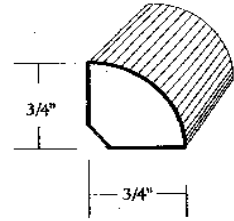

STOCK CLEAR PINE CROWN

(RANDOM LENGTHS 6' THRU 16')

PROJECTION & DROP

2-3/4" P=1-1/2" D=2-1/4"
 3-5/8" P=2-1/8" D=2-7/8"
 4-1/4" P=2-1/2" D=3-1/2"
 5-1/4" P=3-1/4" D=4-1/8"
 1-3/4" P=1-1/16" D=1-7/16"

STOCK PRIMED CROWN

SOLD IN STOCK LENGTHS ONLY

PROJECTION & DROP

3-5/8" P=2-1/8" D=2-7/8"
 4-5/8" P=2-7/8" D=3-5/8"
 5-1/4" P=3-1/4" D=4-1/8"

Koetter prime poplar crown

Koetter MDF / Prime fiber board

Panel moulding

Clear pine mouldings

Mulls

SCREEN BEAD

LATTICE

WM265 (9/32"x 1-3/4")
WM267 (9/32"x 1-3/8")
WM268 (9/32"x 1-1/8")

Clear pine

WM204
1-5/16" x 1-5/18"
OS CORNER

WM206
3/4" x 3/4"
OS CORNER

WM93 3/4 X 3/4
COVE

WM108
1/2" x 1/2"
QUARTER ROUND

WM147
9/16" x 1/2"

Oak

1624-A 1/2" x 3/4"

2424-C 3/4" x 3/4"

2424-O 3/4" x 3/4"

Clear pine / Prime

WM105
3/4" x 3/4"
QUARTER ROUND