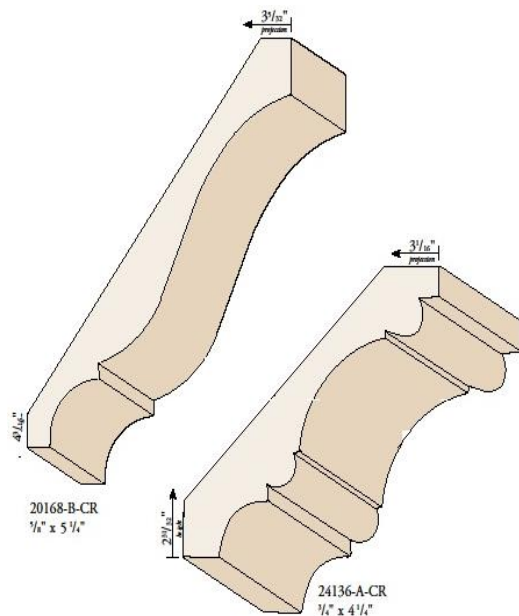

18M88-CA 18mm x 2 3/4"

25MM112-CA 18mm x 3-1/2"

WM366
11/16" X 2-1/4"

18M112-CA 18mm x 3-1/2"

18M112-E-CA x 3 1/2"

18M112-CCA 18mm x 2 3/4"

18M136-E-CA 18mm x 4 1/4"

Crowns profiles

STOCK CLEAR PINE CROWN

(RANDOM LENGTHS 6' THRU 16')

PROJECTION & DROP

2-3/4" P=1-1/2" D=2-1/4"
 3-5/8" P=2-1/8" D=2-7/8"
 4-1/4" P=2-1/2" D=3-1/2"
 5-1/4" P=3-1/4" D=4-1/8"
 1-3/4" P=1-1/16" D=1-7/16"

STOCK PRIMED CROWN

SOLD IN STOCK LENGTHS ONLY

PROJECTION & DROP

3-5/8" P=2-1/8" D=2-7/8"
 4-5/8" P=2-7/8" D=3-5/8"
 5-1/4" P=3-1/4" D=4-1/8"

Koetter prime poplar crown

Koetter MDF / Prime fiber board

Panel moulding

Clear pine mouldings